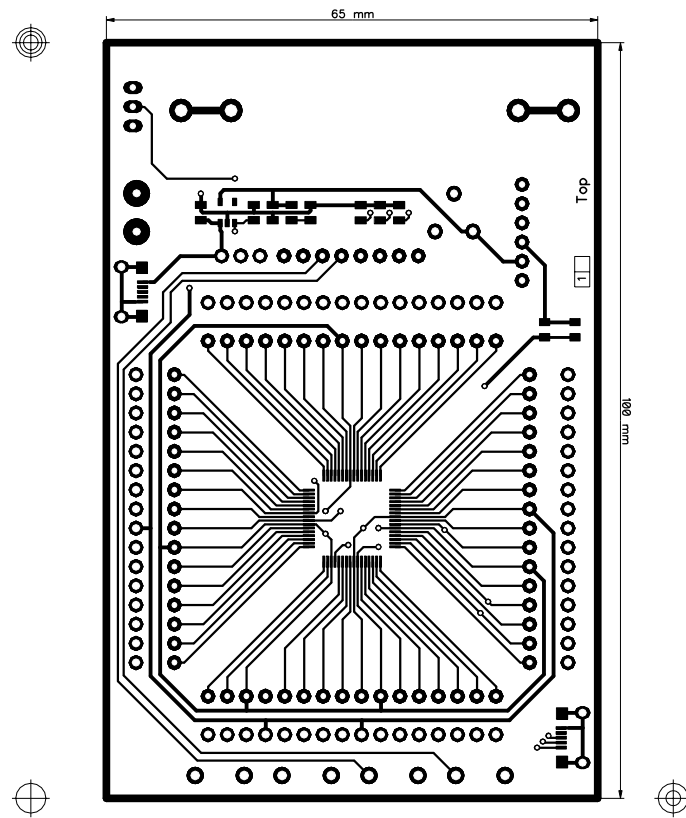

PIC32MK - (02/2018) - SCALE: 100%

PIC32MK - - SCALF: 100X (05\2018) - -

2K7 2K2 2K

C3   100

C3  
 Jumper for PIC32MK  
 C10uF tantalum for PIC24EP/dsPIC33EP

JP2  
 Jumper for PIC32MKxxxxGPx  
 Not populate for PIC32MKxxxxMC/PIC24EP/dsPIC33EP

JP2  
 24MHz  10k   10k   100n  
  100n   100n  
  100n   100n  
  100n   100n

JP1  
 Jumper for PIC32MK  
  Not populate for PIC24EP/dsPIC33EP

**PIC32MK**  
 201802 - Rev.F

PIC32MK - - SCALF: 100X (05\2018) - -